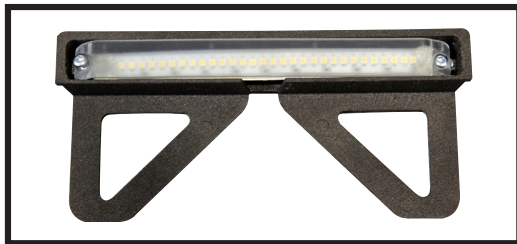

LITE ON

RETAINING WALL LIGHT

BOTTOM

FRONT

FEATURES

- 20,000 HOUR LIFESPAN
- ENERGY EFFICIENT - 1.9 POWER WATT THAT EMITS "WARM" LIGHT
- 30 SMD HIGH OUTPUT LED'S PER FIXTURE
- 5 YEAR WARRANTY (WHEN USED WITH APPROVED DC TRANSFORMER)
- WATERPROOF DESIGN
- UV TREATED POLYCARBONATE LENS - WILL NOT BROWN OR YELLOW
- QUICK AND EASY INSTALLATION - COMES WITH 6FT LEAD WIRE
- 30 YEAR WARRANTY ON CORROSION RESISTANT POWDER COATED FINISH
- HEAVY DUTY DIE CAST ALUMINUM BODY

DIMENSIONS

- 7 1/4" WIDE x 3/4" TALL x 1" DEEP

Available Colours:

•Bronze Sparkle

•Matte Black

•Classic Brown

Please watch the product video here: