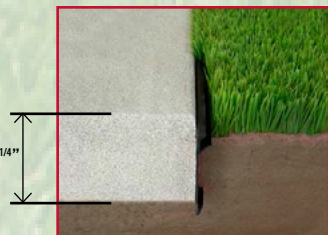

- 8Ft, 10 STRIPS / BUNDLE

MIGHTY EDGE

Offers a durable design with it's parallel corrugated body and V-Shape digger.

- 8Ft, 10 STRIPS / BUNDLE

PRIMO EDGE

Primo Edge was developed to offer quality and performance at an economical price.

- 8Ft, 10 STRIPS / BUNDLE

SIMPLE EDGE

Patented design eliminates the need of a garden edger. It's one time installation inhibits grass from growing onto walkways and concrete driveways, making this product Eco friendly and a true time saver.