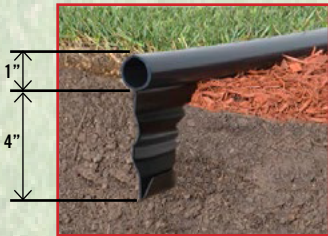

SUREFOOT

HARDSCAPE PRODUCTS INC.

1.877.442.4457 WWW.SUREFOOTEDGING.COM

INFO@SUREFOOTEDGING.COM

PROFESSIONAL GRADE GARDEN EDGE

100% RECYCLED MATERIAL & COMES WITH KARMA!

PLATINUM EDGE

Durable corrugated side wall construction with T-Shape flange allows for easy and secure installation.

- 8Ft, 10 STRIPS / BUNDLE

MIGHTY EDGE

Offers a durable design with it's parallel corrugated body and V-Shape digger.

- 8Ft, 10 STRIPS / BUNDLE

PRIMO EDGE

Primo Edge was developed to offer quality and performance at an economical price.

- 8Ft, 10 STRIPS / BUNDLE

SIMPLE EDGE

Patented design eliminates the need of a garden edger. It's one time installation inhibits grass from growing onto walkways and concrete driveways, making this product Eco friendly and a true time saver.

- 8Ft, 10 STRIPS / BUNDLE

ACCESSORIES

- *Anchor Stakes* - Galvannealed Steel - 9" x 1-100 Pieces/Case
- *Straight Connector* - 6"- 100 Case
- *90 Degree Corner Connector* - Black Plastic - 14.5" x 10.5" x 6.5" - 25 Pieces/Case