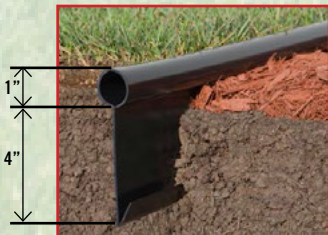

- 8Ft, 10 STRIPS / BUNDLE

MIGHTY EDGE

Offers a durable design with it's parallel corrugated body and V-Shape digger.

- 8Ft, 10 STRIPS / BUNDLE

PRIMO EDGE

Primo Edge was developed to offer quality and performance at an economical price.

- 8Ft, 10 STRIPS / BUNDLE

SIMPLE EDGE

Patented design eliminates the need of a garden edger. It's one time installation inhibits grass from growing onto walkways and concrete driveways, making this product Eco friendly and a true time saver.

- 8Ft, 10 STRIPS / BUNDLE

ACCESSORIES

- *Anchor Stakes* - Galvannealed Steel - 9" x 1-100 Pieces/Case
- *Straight Connector* - 6"- 100 Case
- *90 Degree Corner Connector* - Black Plastic - 14.5" x 10.5" x 6.5" - 25 Pieces/Case